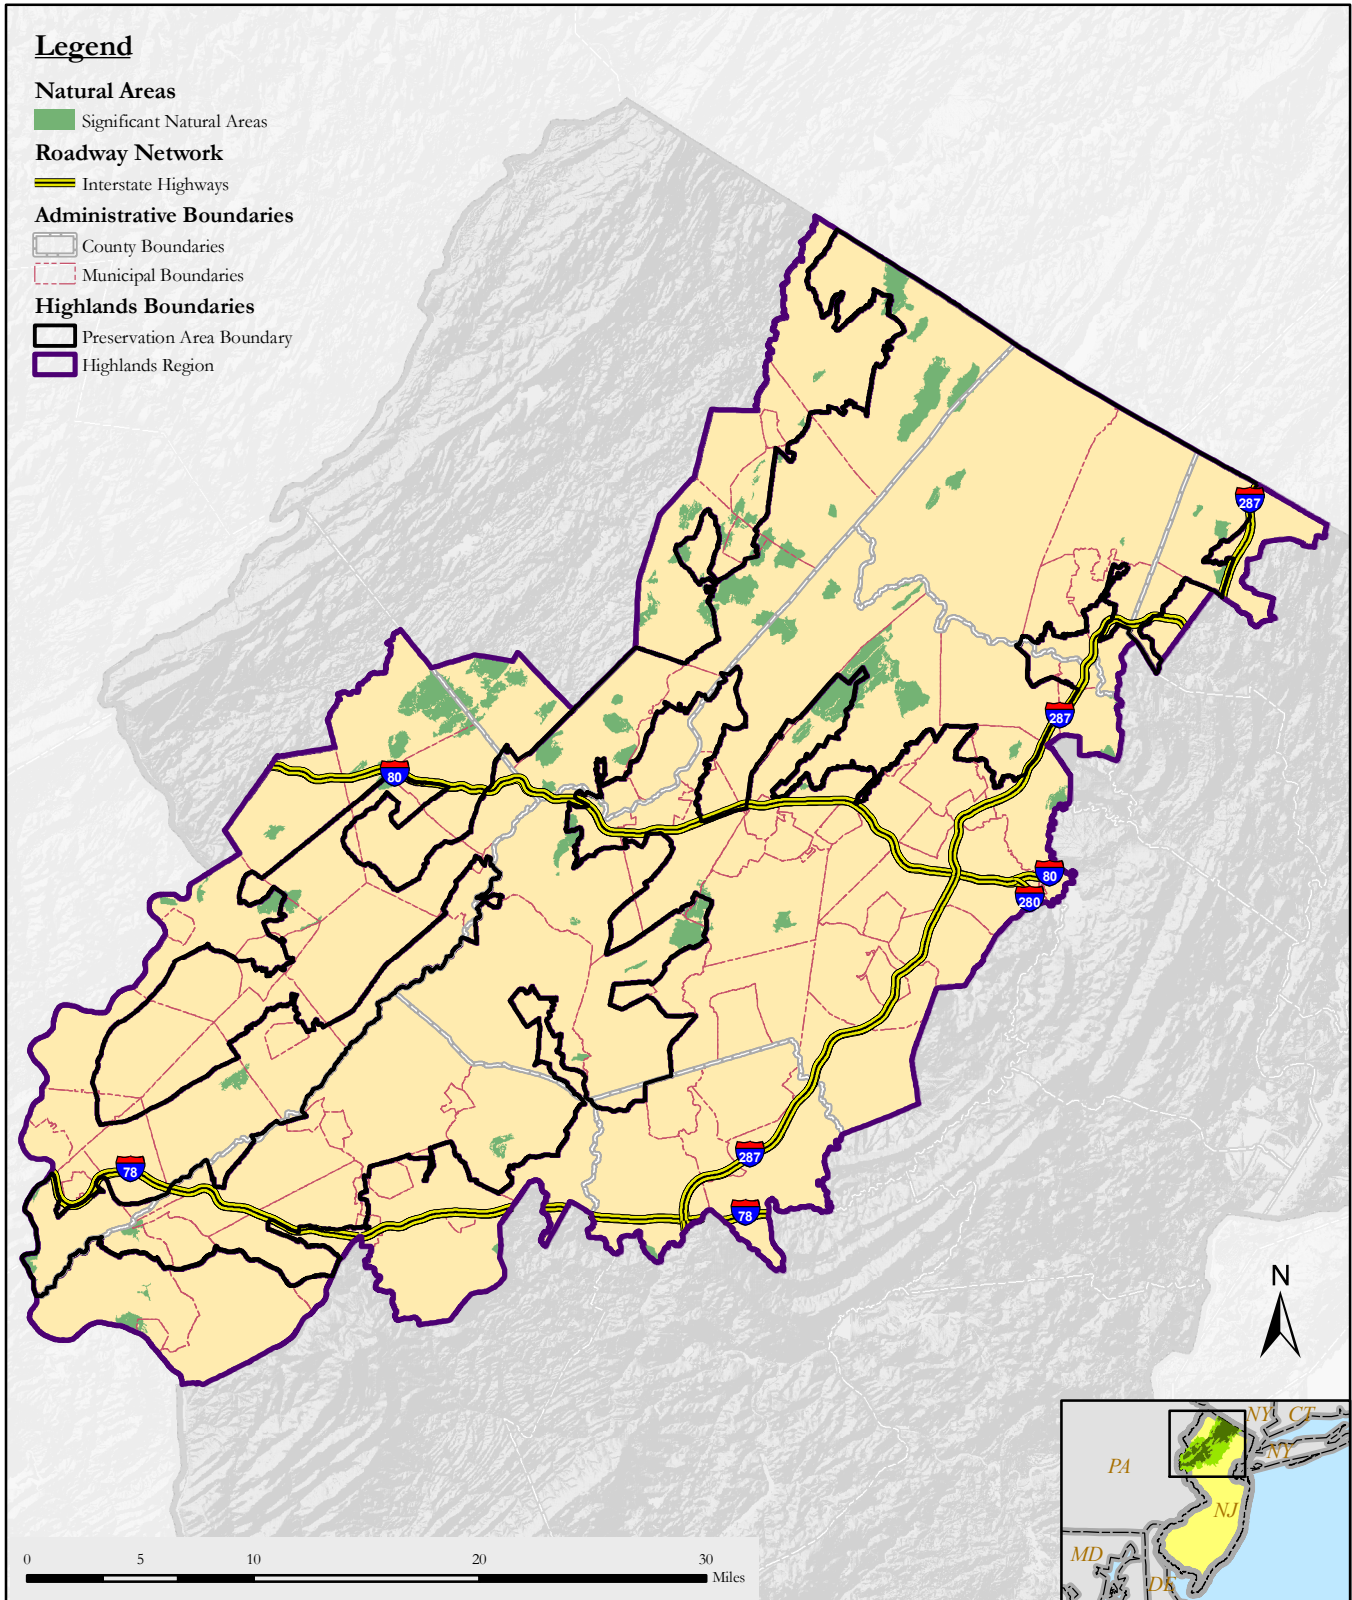

Significant Natural Areas

The Highlands Council makes no representations of any kind, including, but not limited to, the warranties of merchantability or fitness for a particular use, nor are any such warranties to be implied with respect to the information contained on this map. The State of New Jersey shall not be liable for any actions taken or omissions made from reliance on any information contained herein from whatever source nor shall the State be liable for any other consequences from any such reliance. Additional sources of information may include NJDOT and NJDEP GIS digital data, but this secondary product has not been verified by NJDOT or NJDEP.

**Highlands Regional Master Plan
 Final Draft, November 2007**

Sources:
 New Jersey Highlands Council, 2006
 New Jersey Department of Environmental Protection, 2006